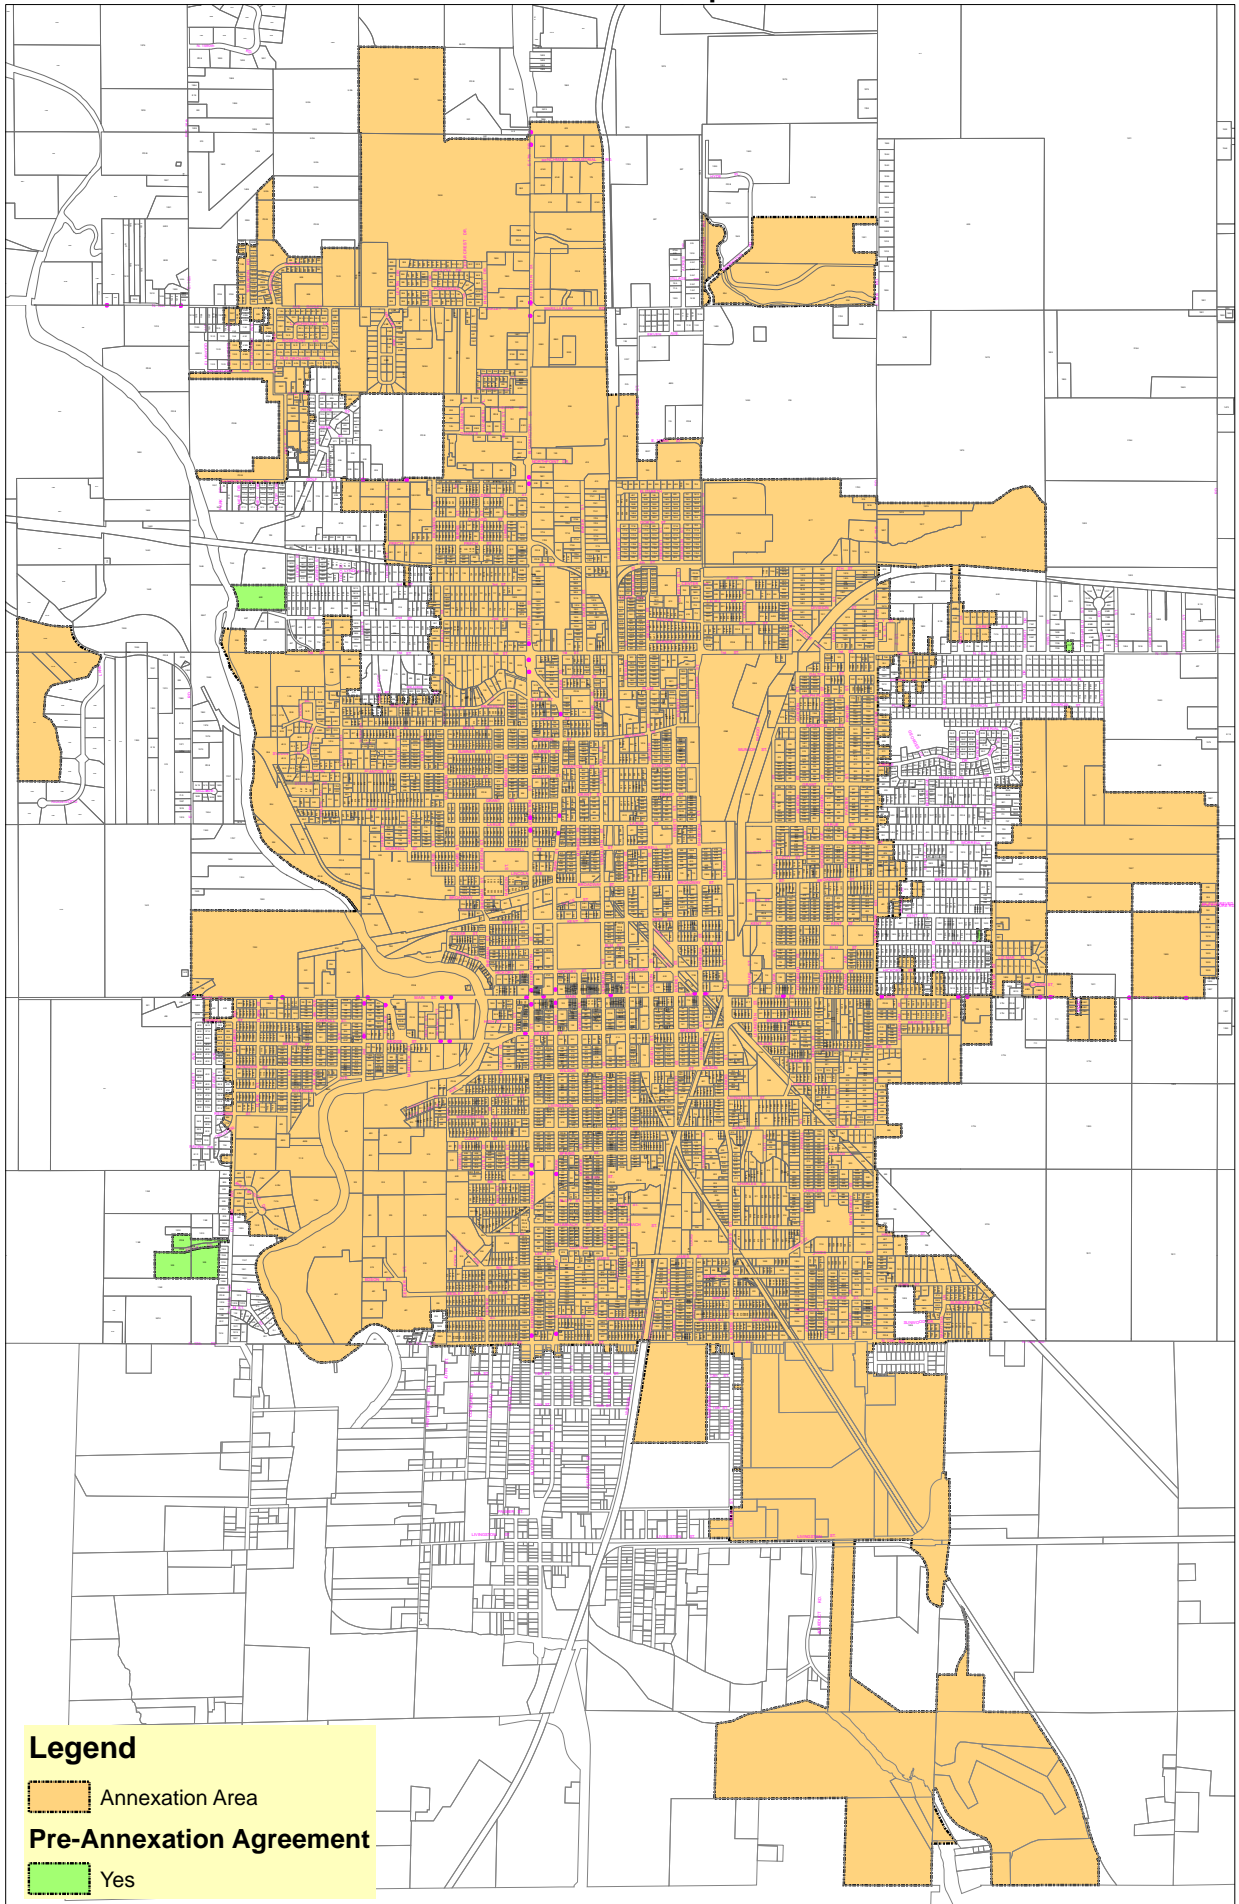

# City of Streator Annexation Map 2018

## Legend

 Annexation Area

## Pre-Annexation Agreement

 Yes

0 875 1,750 3,500 5,250 7,000

 Feet